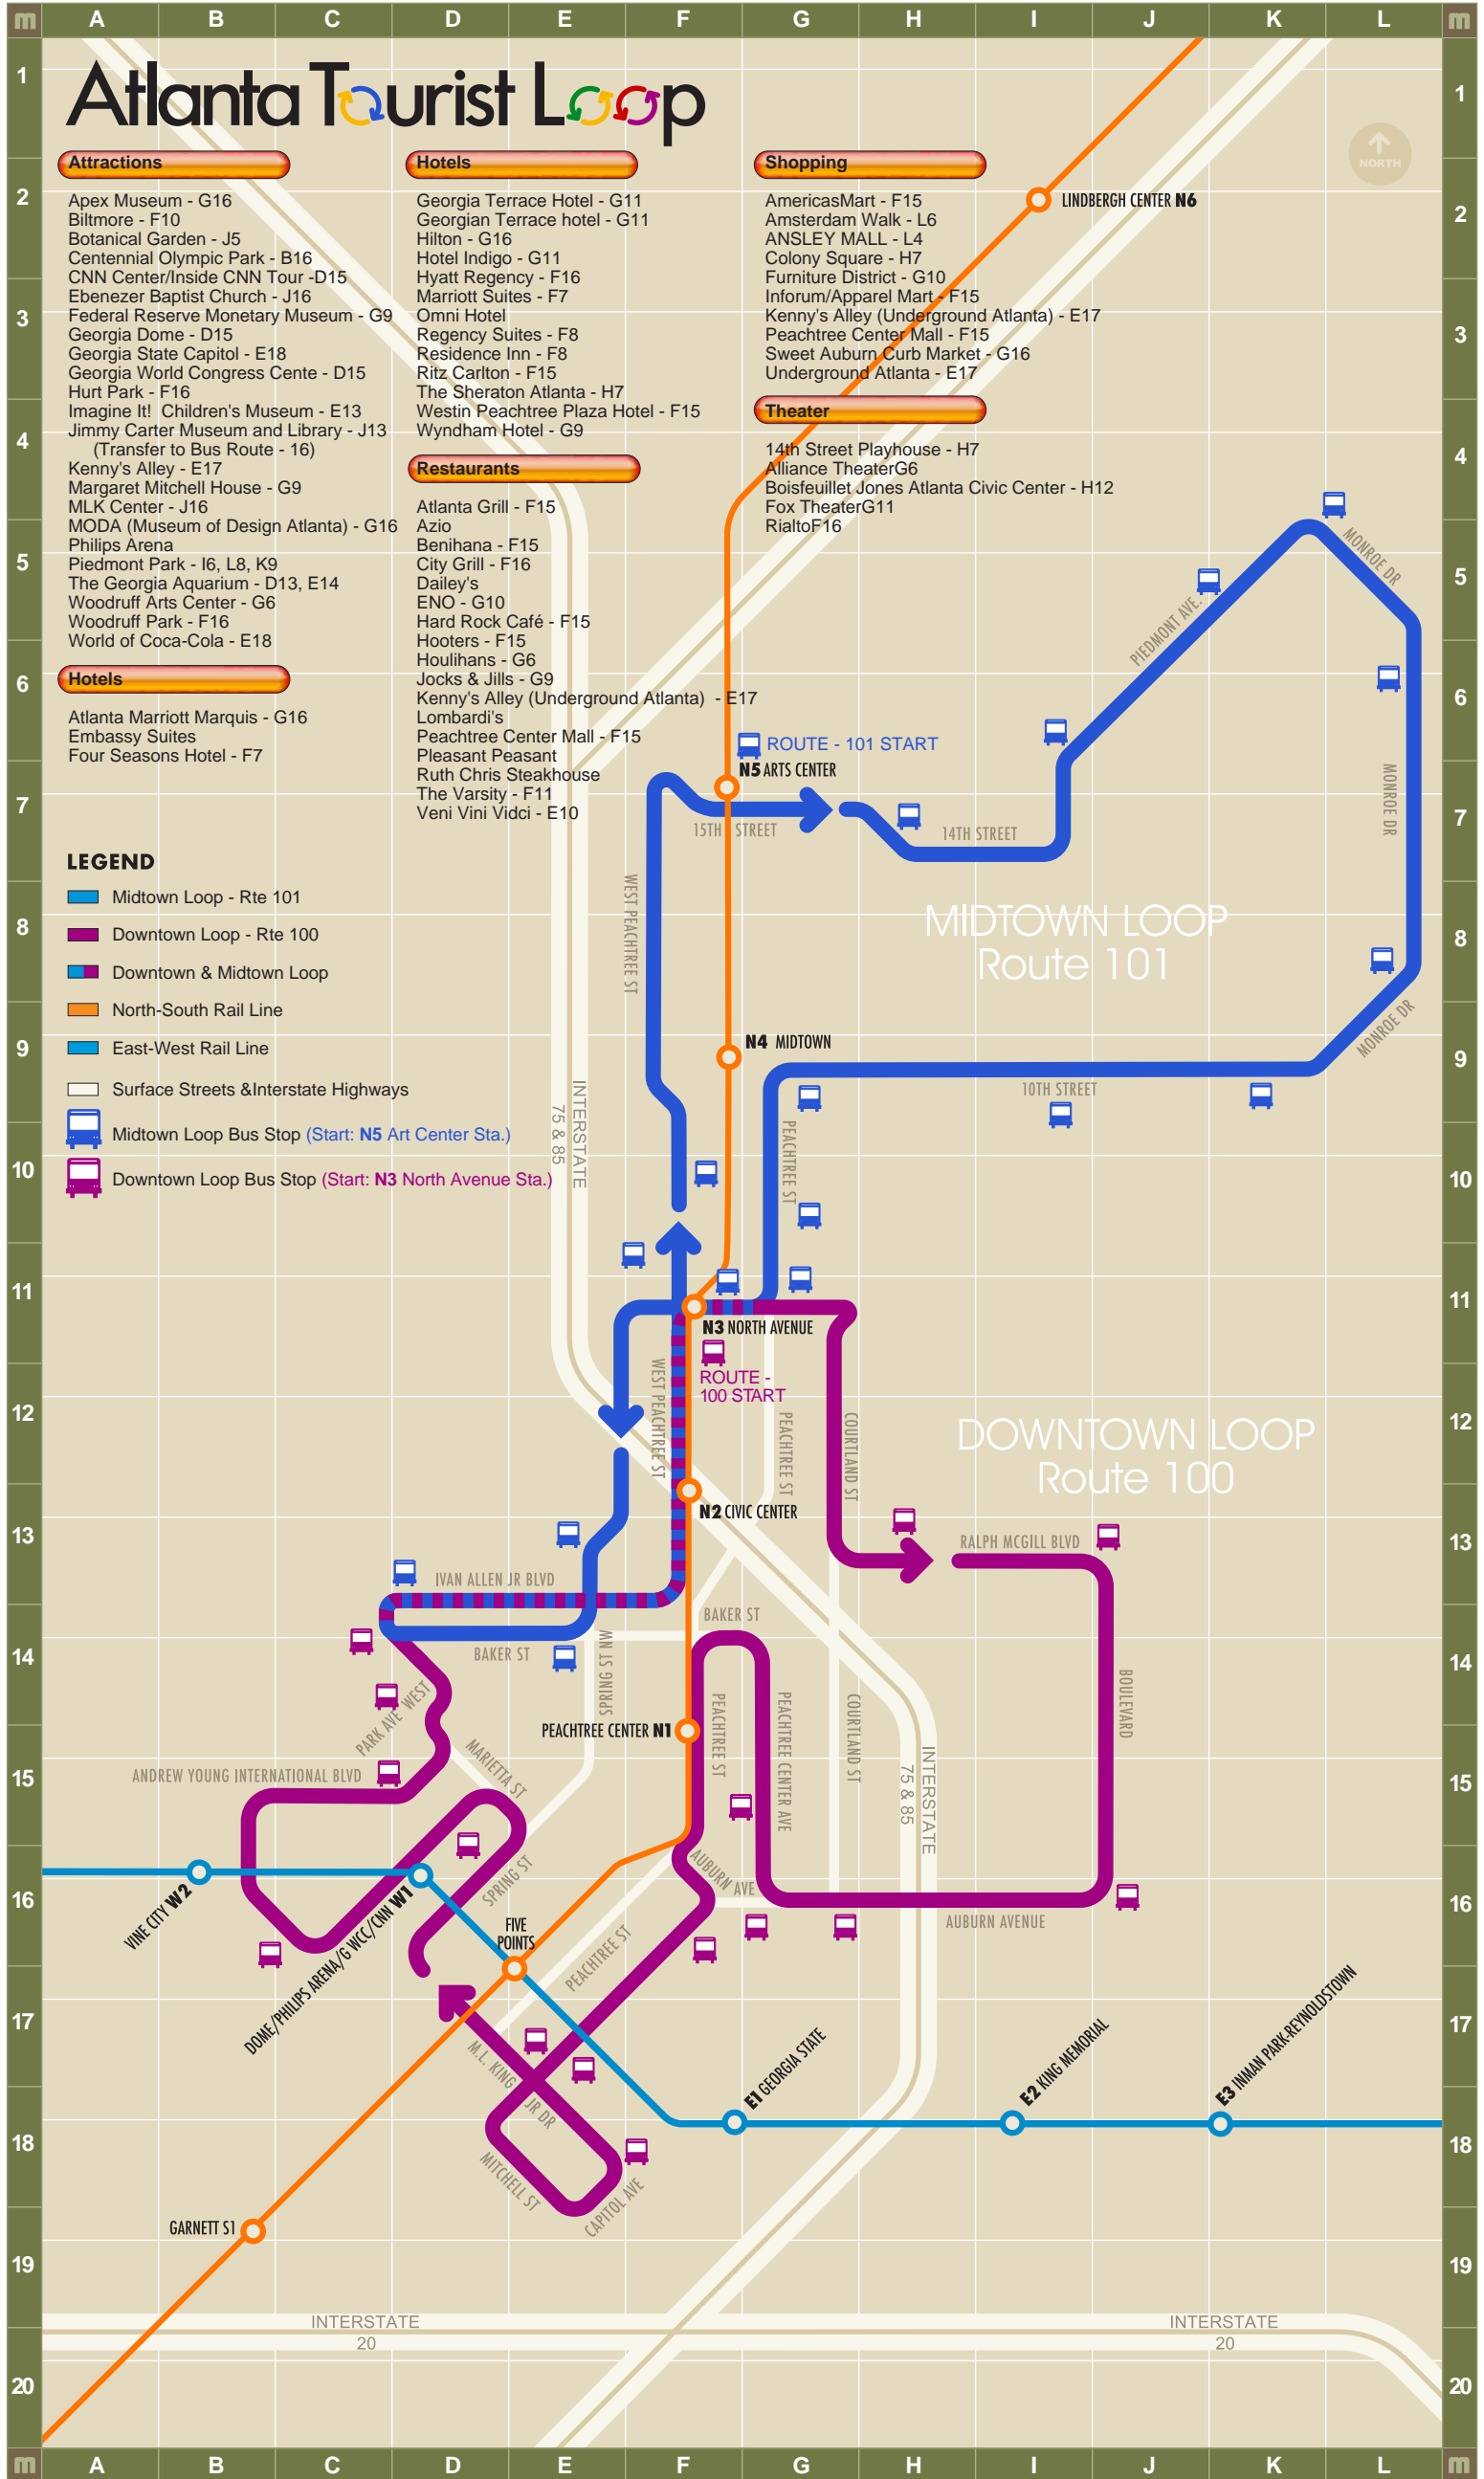

## Shopping

AmericasMart - F15  
 Amsterdam Walk - L6  
 ANSLEY MALL - L4  
 Colony Square - H7  
 Furniture District - G10  
 Inforum/Apparel Mart - F15  
 Kenny's Alley (Underground Atlanta) - E17  
 Peachtree Center Mall - F15  
 Sweet Auburn Curb Market - G16  
 Underground Atlanta - E17

## LEGEND

-  Midtown Loop - Rte 101
-  Downtown Loop - Rte 100
-  Downtown & Midtown Loop
-  North-South Rail Line
-  East-West Rail Line
-  Surface Streets & Interstate Highways
-  Midtown Loop Bus Stop (Start: N5 Art Center Sta.)
-  Downtown Loop Bus Stop (Start: N3 North Avenue Sta.)

MIDTOWN LOOP  
Route 101

DOWNTOWN LOOP  
Route 100

WINE CITY W2

DOME/PHILIPS ARENA/6 WCC/CNN W1

FIVE POINTS

E1 GEORGIA STATE

E2 KING MEMORIAL

E3 INMAN PARK/RETIRO/DOWNTOWN

GARNETT ST

INTERSTATE 20

INTERSTATE 20